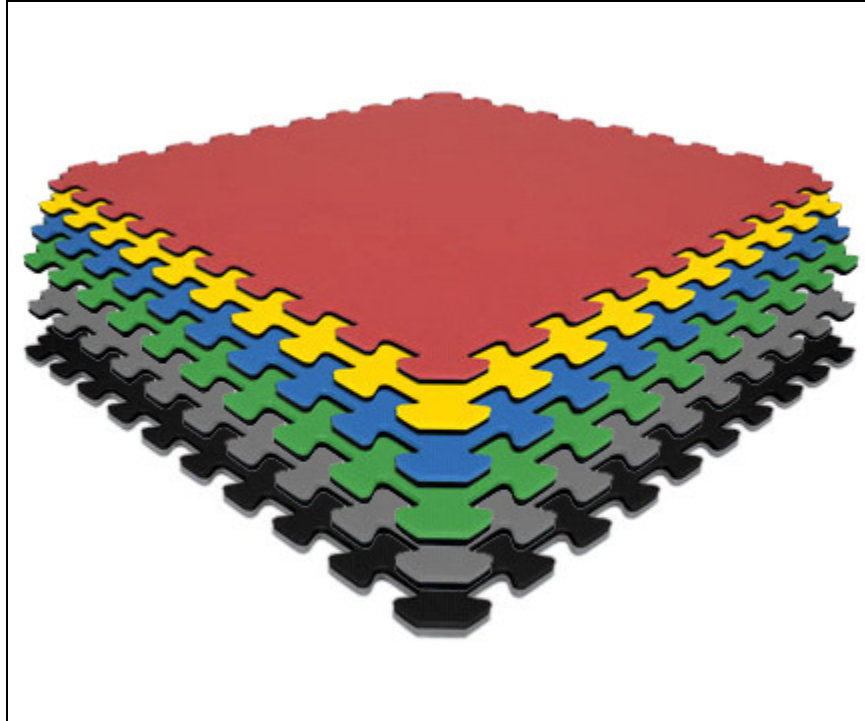

Economy SoftFloors Interlocking Tiles

Economy Interlocking SoftFloor Tiles are the perfect economical alternative to our premium tiles. These puzzle tiles are safe and can be assembled in minutes.

These soft floor tiles are made from EVA foam, giving the tiles their compressibility.

Our soft floor tiles are non-toxic, waterproof, impact absorbent, insulating, and fire-retardant.

These puzzle mats are made for lighter duty, indoor use.

Note: 16 tile minimum order for individual tiles, additional quantities in 4 tile increments.

- Each tile is 2' x 2' (4 sq. ft total) or *only* \$1.34 per sq. foot!
- 1/2" Thick

Perfect for:

- Gym, Fitness, Exercise • Yoga • Children Play Areas • Sound Dampening • Exhibits & Trade Shows

Each tile comes with 2 attachable borders to create finished edges regardless of configuration.

Item No: GESFIT

Standard Sizes (Approximate)

Size	Qty. 16-4000
2' x 2' Tile (Includes Edge Pieces)	\$5.36

Set Sizes (Approximate)

Size	Qty. 1+
4' x 4' Set with Finished Edges	\$21.44
4' x 6' Set with Finished Edges	\$32.16
4' x 8' Set with Finished Edges	\$42.88
6' x 6' Set with Finished Edges	\$48.24
6' x 8' Set with Finished Edges	\$64.32
6' x 10' Set with Finished Edges	\$80.40
6' x 12' Set with Finished Edges	\$96.48
8' x 10' Set with Finished Edges	\$107.20
8' x 12' Set with Finished Edges	\$128.64
8' x 16' Set with Finished Edges	\$171.52
10' x 10' Set with Finished Edges	\$134.00
10' x 12' Set with Finished Edges	\$160.80
10' x 16' Set with Finished Edges	\$214.40
10' x 20' Set with Finished Edges	\$268.00
12' x 12' Set with Finished Edges	\$192.96
12' x 14' Set with Finished Edges	\$225.12
12' x 16' Set with Finished Edges	\$257.28
12' x 20' Set with Finished Edges	\$321.60
16' x 16' Set with Finished Edges	\$343.04
16' x 20' Set with Finished Edges	\$428.80
20' x 20' Set with Finished Edges	\$536.00